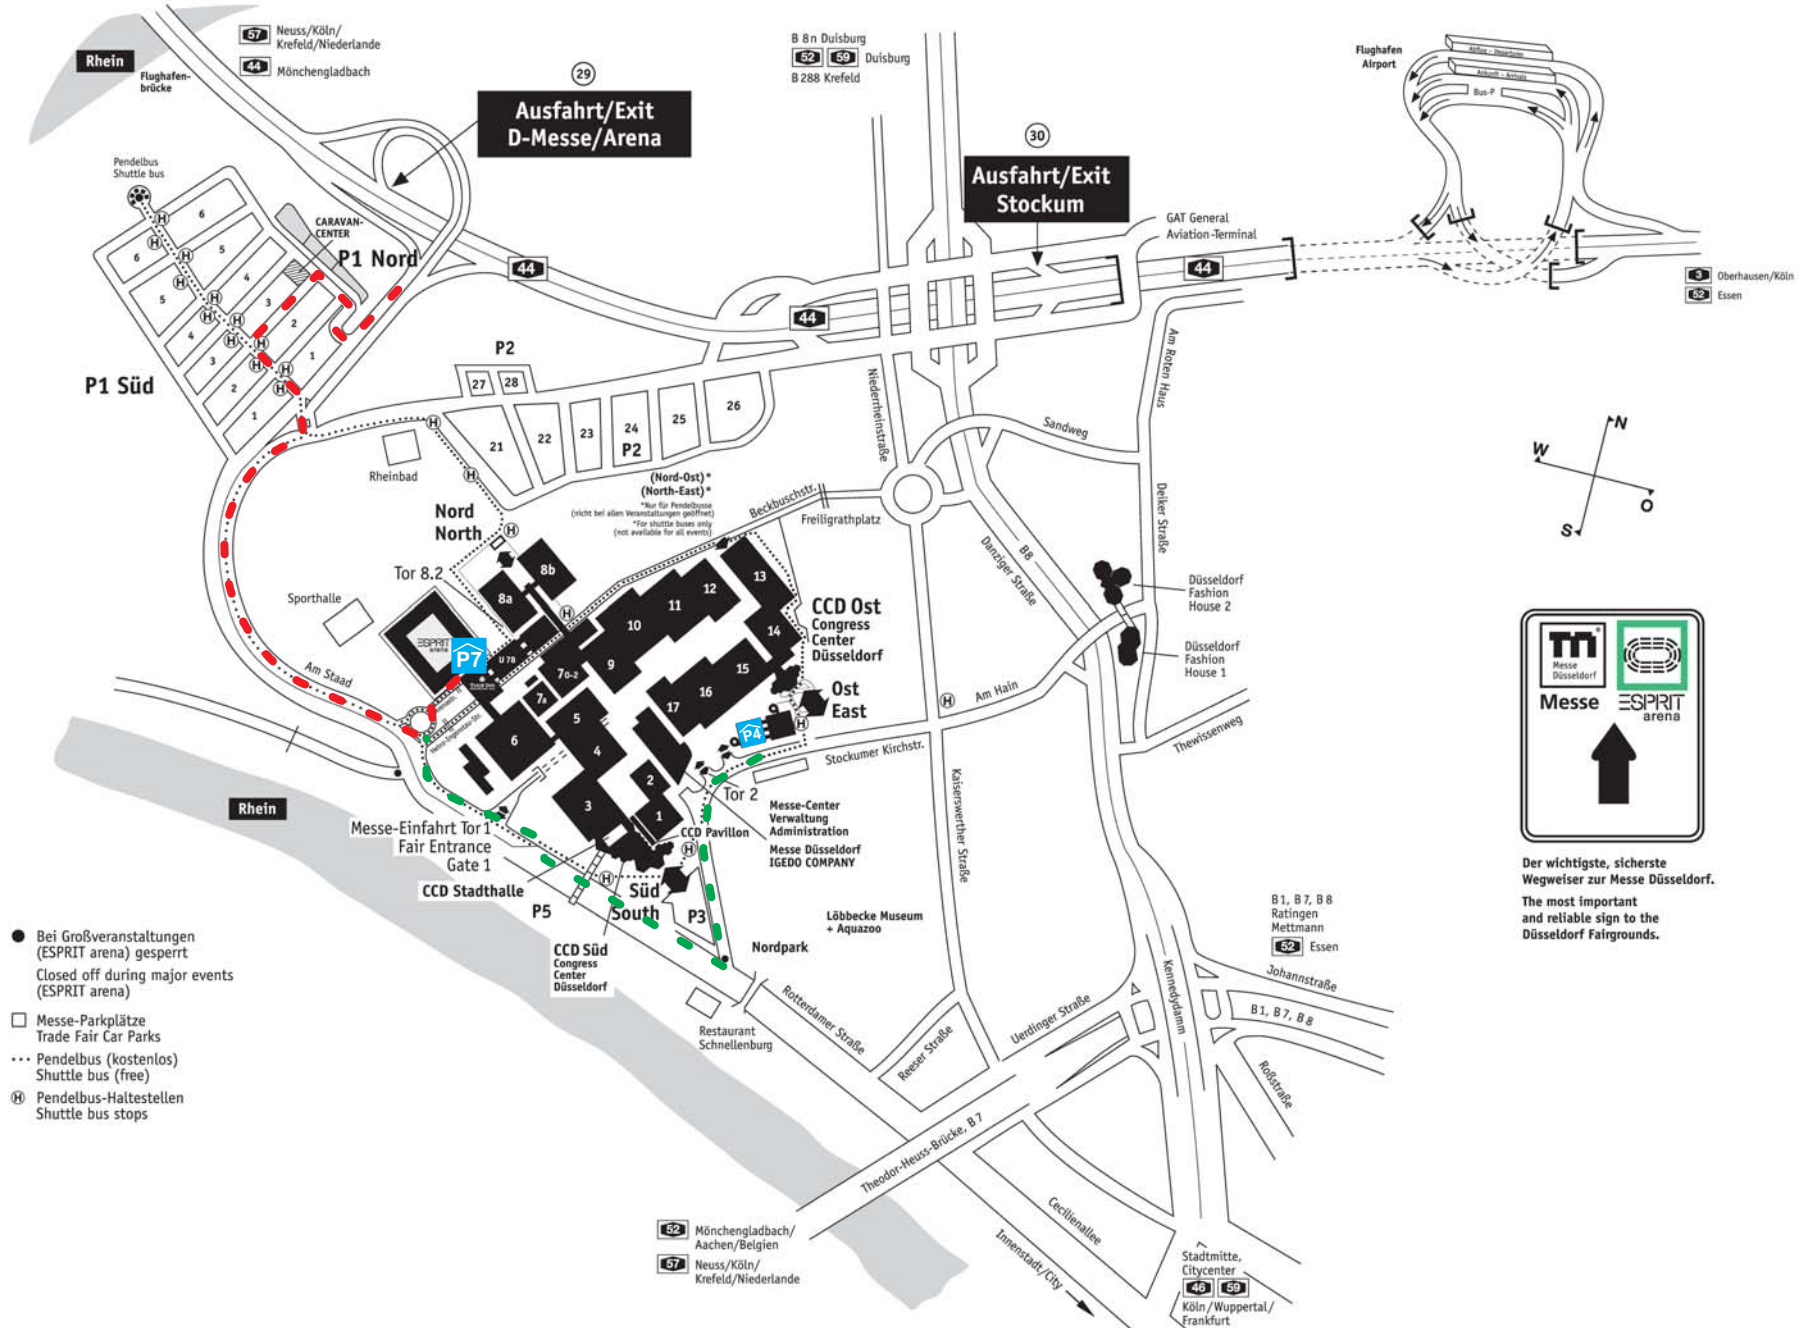

Anfahrt Presseparkplätze P4 + P7 Route to the press parking lots P4 + P7

Der wichtigste, sicherste Wegweiser zur Messe Düsseldorf.
The most important and reliable sign to the Düsseldorf Fairgrounds.